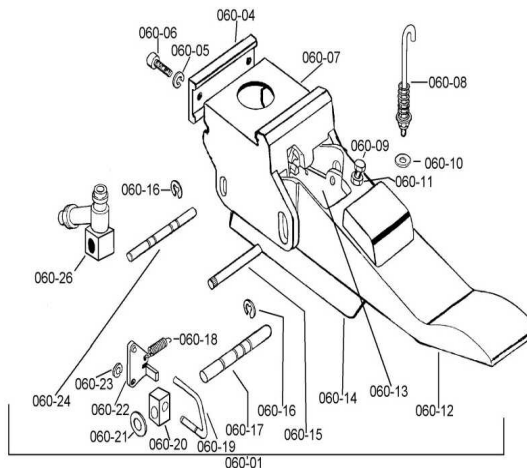

New Product Information

EPIC ENTERPRISES, INC.

Foot Brake Assembly

For Volkmann 05, BA4

POS#	EPIC#	OEM#	Description
060-01	EE440416	214692	COMPLETE ASSEMBLY
060-04	EE481636	133793 174995	Holder Plate
060-05	EE401565	011378	Washer, Regular Lock, B,
060-06	EE430213	003178	Screw, Socket Head Cap 5X20
060-07	EE481637	134247	Mounting Bracket
060-08	EE481506	128595	Hook with Spring
060-09	EE430506	001798	Screw, Hex Head Cap 5X35
060-10	EE432800	017648	Washer, Large OD Flat, 4mm
060-11	EE433301	006138 013398	Nut, Hex, 5mm
060-12	EE481200	199133	Foot Pedal Only
060-13	EE481638	198994	Bracket (for Assembly Arm)
060-14	EE481639	199208	Lever (Push Button)
060-15	EE481640	199158	Bolt for Foot Pedal Assembly
060-16	EE401184	007798	Circlip, External, 5mm
060-17	EE481527	121640	Bolt for Foot Pedal, 8mm
060-18	EE481509	132449	Tension Spring
060-19	EE481179	121707	Wire Hook for Spindle Stop
060-20	EE481641	121699	Bearing Block
060-21	EE431602	007548 007558	Washer, Regular Flat, 8mm
060-22	EE481642	143248	Switching Plate
060-23	EE434400	013248	Circlip, External, 2.3mm
060-24	EE481526	121657	Bolt for Foot Pedal, 6mm
060-26	EE481643	199695	Block (Air Coupling)

Foot Brake Assembly Complete, 05, BA4

EE440416

OEM REF#: 214692

Epic Enterprises, Inc.
Textile Machinery Parts and Services

P O Box 979
Southern Pines NC 28388-0979
845 Valley View Road
Southern Pines NC 28387

Phone: 910-692-5441 or
Toll Free: 800-648-7273
Fax: 910-692-4147 or
Toll Free: 888-692-4147

Email: epic@epicenterprises.com
Website: www.epicenterprises.com

**Parts and Services
you can rely on!**

Epic products are intended as replacements for worn or damaged parts in OEM products. OEM Part numbers in (parenthesis) indicate either 1) improved design 2) the part serves the same function as the OEM part, but may differ from the OEM design, 3) it is a component of an assembly where no OEM reference number is available, or 4) it is a repair service for the referenced part.