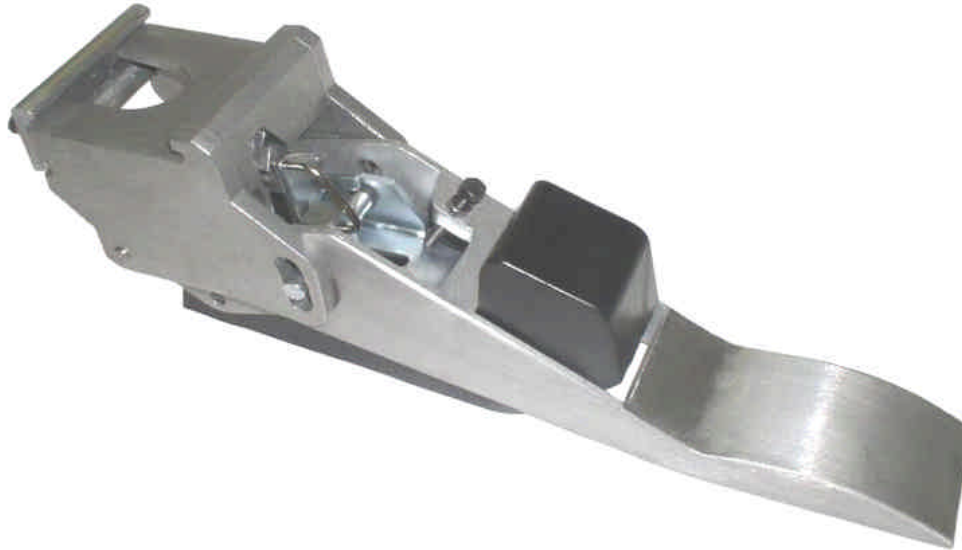

New Product Information

EPIC ENTERPRISES, INC.

Foot Brake Assembly

For Volkmann 05, BA4

POS#	EPIC#	OEM#	Description
060-01	EE440416	214692	COMPLETE ASSEMBLY
060-04	EE481636	133793 174995	Holder Plate
060-05	EE401565	011378	Washer, Regular Lock, B,
060-06	EE430213	003178	Screw, Socket Head Cap 5X20
060-07	EE481637	134247	Mounting Bracket
060-08	EE481506	128595	Hook with Spring
060-09	EE430506	001798	Screw, Hex Head Cap 5X35
060-10	EE432800	017648	Washer, Large OD Flat, 4mm
060-11	EE433301	006138 013398	Nut, Hex, 5mm
060-12	EE481200	199133	Foot Pedal Only
060-13	EE481638	198994	Bracket (for Assembly Arm)
060-14	EE481639	199208	Lever (Push Button)
060-15	EE481640	199158	Bolt for Foot Pedal Assembly
060-16	EE401184	007798	Circlip, External, 5mm
060-17	EE481527	121640	Bolt for Foot Pedal, 8mm
060-18	EE481509	132449	Tension Spring
060-19	EE481179	121707	Wire Hook for Spindle Stop
060-20	EE481641	121699	Bearing Block
060-21	EE431602	007548 007558	Washer, Regular Flat, 8mm
060-22	EE481642	143248	Switching Plate
060-23	EE434400	013248	Circlip, External, 2.3mm
060-24	EE481526	121657	Bolt for Foot Pedal, 6mm
060-26	EE481643	199695	Block (Air Coupling)

Foot Brake Assembly Complete, 05, BA4

EE440416

OEM REF#: 214692

Epic Enterprises, Inc.
Textile Machinery Parts and Services

P O Box 979
Southern Pines NC 28388-0979
845 Valley View Road
Southern Pines NC 28387